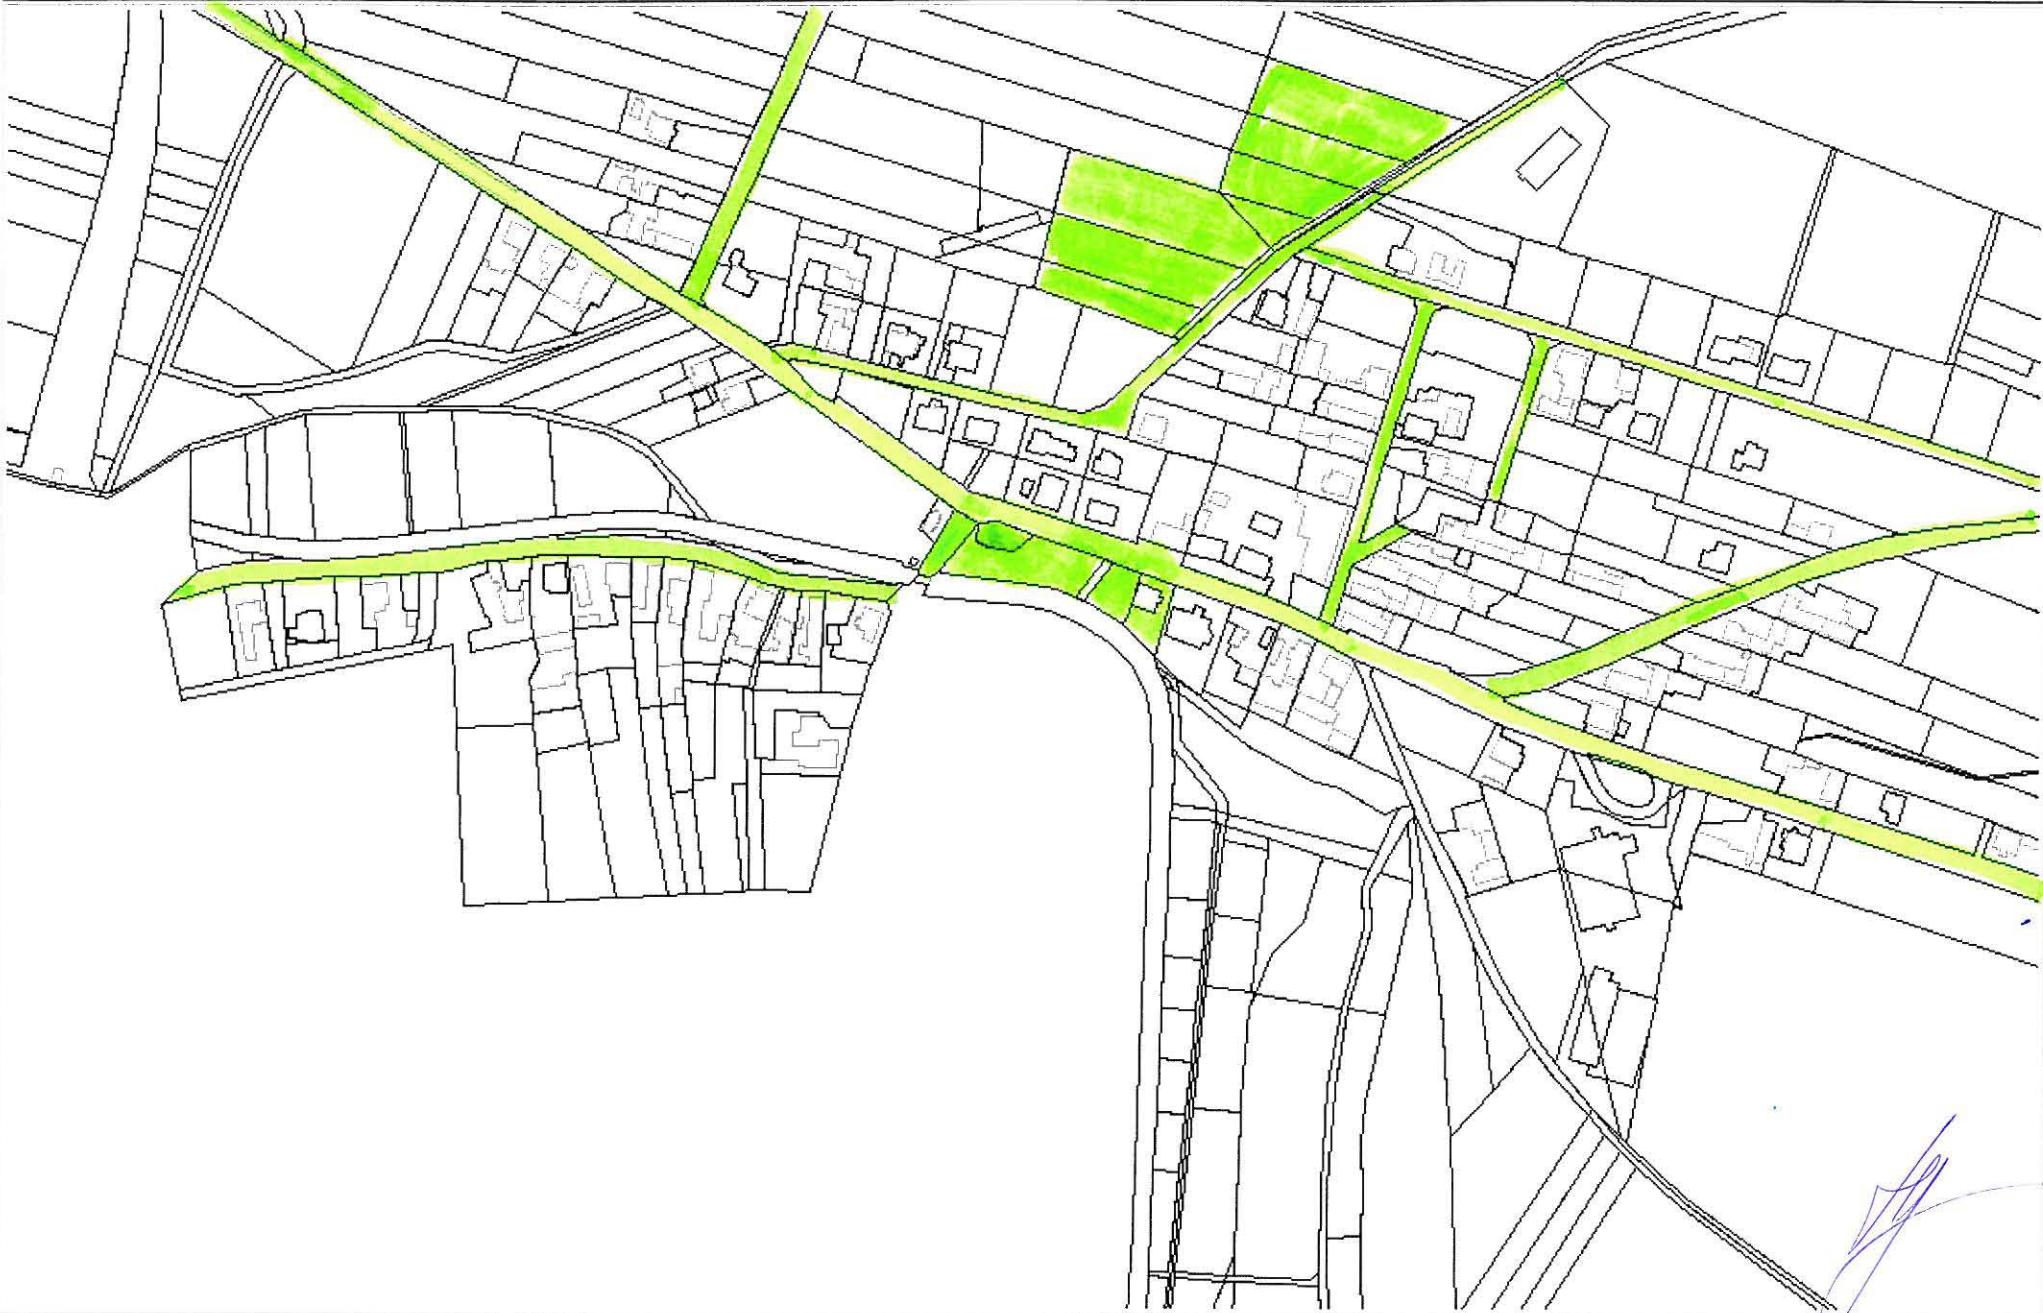

# Štěpánkovice

# Svoboda

Tisk mapy

Tisk mapy

# Albertovec

A handwritten signature in blue ink, located in the bottom right corner of the page. The signature is stylized and appears to be a personal name or initials.